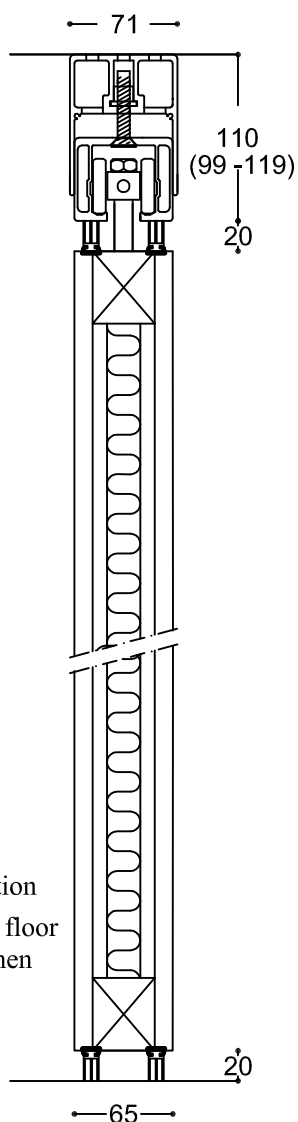

Folding Partition SWG 120

Vertical view: Rw 31-46 dB, tophung, visible track

For optimal function and isolation, the floor cannot be more than ± 3 mm from the straight line.

120-203a

Vertical view: Rw 31-46 db, tophung, integrated

For optimal function and isolation, the floor cannot be more than ± 3 mm from the straight line.

120-203b

120-203

Type Horizontal: Rw 31-46 dB, tophung, visible track
Horizontal: Rw 31-46 db, tophung, integrated

Scale: 1:5

Size in mm

Date 17.04.12

Rev.nr.: A

SWG
Scandinavian Wall Group AB
Trastvägen 2
89051 Långviksmon
Telefon 0662-30265
Telefax 0662-30260

e-mail: info@swg.nu
homepage: www.swg.nu