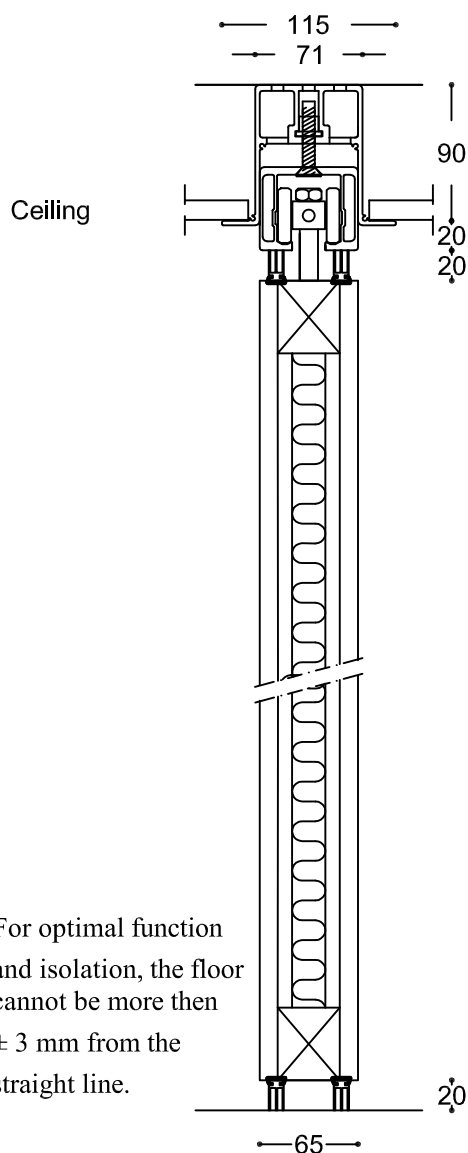

Folding Partition SWG 120

Vertical view: Rw 31-46 dB, tophung, visible track

For optimal function and isolation, the floor cannot be more than ± 3 mm from the straight line.

120-203a

Vertical view: Rw 31-46 db, tophung, integrated

For optimal function and isolation, the floor cannot be more than ± 3 mm from the straight line.

120-203b

120-203

Type Horizontal: Rw 31-46 dB, tophung, visible track
Horizontal: Rw 31-46 db, tophung, integrated

Scale: 1:5

Size in mm

Date 17.04.12

Rev.nr.: A

SWG
Scandinavian Wall Group AB
Trastvägen 2
89051 Långviksmon
Telefon 0662-30265
Telefax 0662-30260

e-mail: info@swg.nu
homepage: www.swg.nu