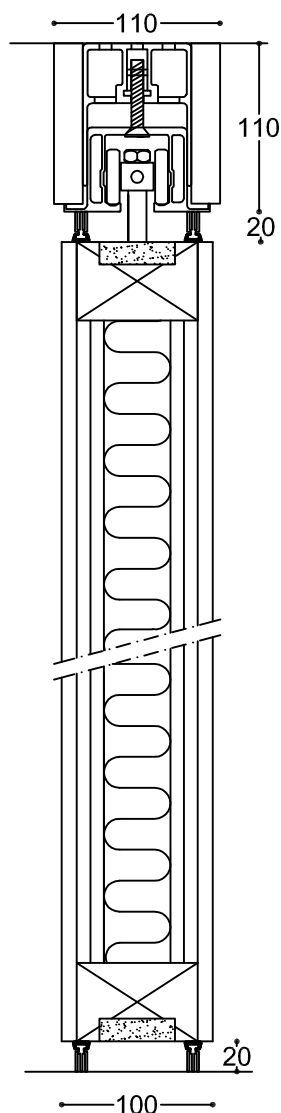

# Folding Partition SWG 120

Vertical view - Rw 48 dB - UP-TPL Adjustable jamb

For optimal function and isolation, the floor cannot be more than  $\pm 1$  mm from the straight line.

120-205a

Vertical view - Rw 48 dB - TPL Solid jamb

For optimal function and isolation, the floor cannot be more than  $\pm 1$  mm from the straight line.

120-205b

## 120-205

Type	Vertical view - Rw 48 dB - UP-TPL Adjustable jamb Vertical view - Rw 48 dB - TPL Solid jamb
Scale	1:5
Size in mm	
Date	17.04.12
Rev.nr.:	

**SWG**  
Scandinavian Wall Group AB  
Trastvägen 2  
89051 Långviksmon  
Telefon 0662-30265  
Telefax 0662-30260