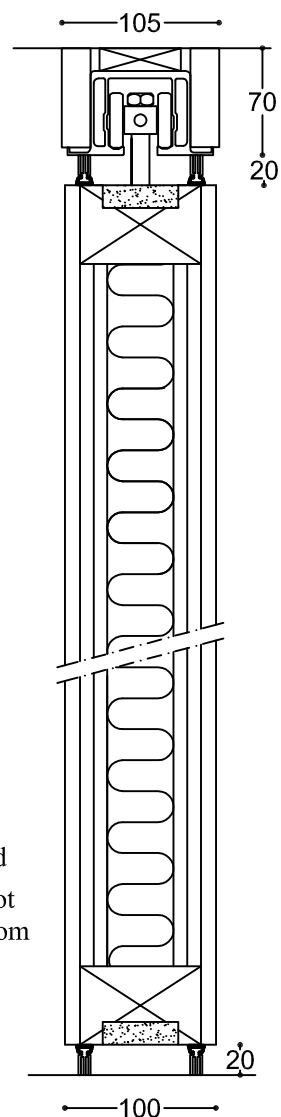

# Folding Partition SWG 120

Vertical view - Rw 48 dB - UP-TPL Adjustable jamb

For optimal function and isolation, the floor cannot be more than  $\pm 1$  mm from the straight line.

120-205a

Vertical view - Rw 48 dB - TPL Solid jamb

For optimal function and isolation, the floor cannot be more than  $\pm 1$  mm from the straight line.

120-205b

## 120-205

Type	Vertical view - Rw 48 dB - UP-TPL Adjustable jamb Vertical view - Rw 48 dB - TPL Solid jamb
Scale	1:5
Size in mm	
Date	17.04.12
Rev.nr.:	

**SWG**  
Scandinavian Wall Group AB  
Trastvägen 2  
89051 Långviksmon  
Telefon 0662-30265  
Telefax 0662-30260