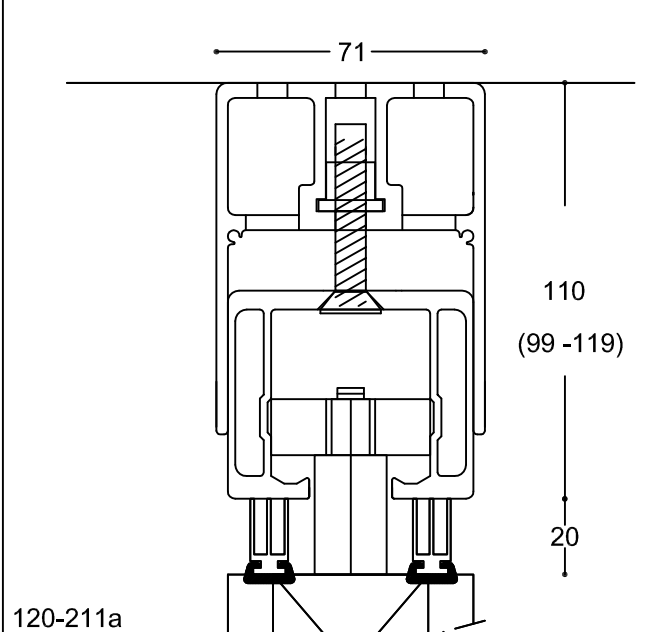

Folding Partition SWG 120

Adjustable track - Rw 31-46 dB - type UP-TP

Adjustable track - Rw 31-46 dB - type UPL-TP

Floor track- Rw 31-46db - type 100

Floor track - Rw 31-46dB - type 27 - consealed

120-211

Type	Adjustable track - Rw 31-46 dB - type UP-TP Adjustable track - Rw 31-46 dB - type UPL-TP Floor track- Rw 31-46db - type 100 Floor track - Rw 31-46dB - type 27 - consealed
Scale	1:2
Size in mm	
Date	18.04.12
Rev.nr.:	F