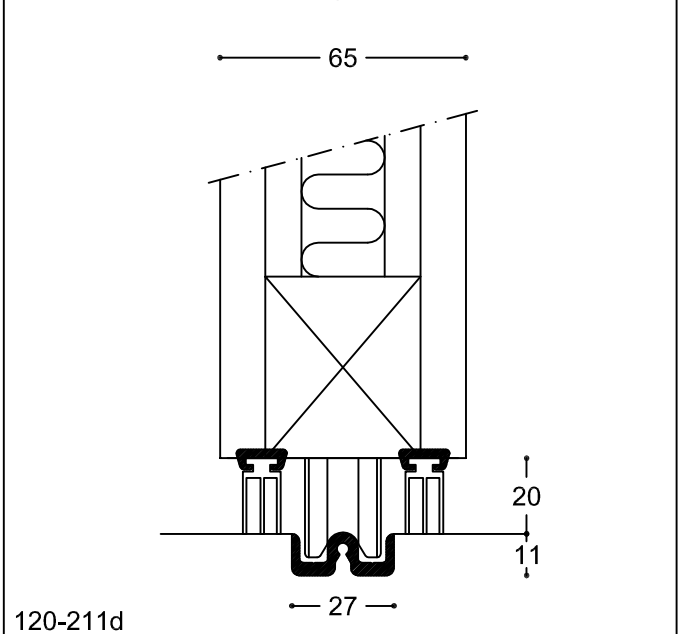

Folding Partition SWG 120

Adjustable track - Rw 31-46 dB - type UP-TP

Adjustable track - Rw 31-46 dB - type UPL-TP

Floor track- Rw 31-46db - type 100

Floor track - Rw 31-46dB - type 27 - consealed

120-211

Type	Adjustable track - Rw 31-46 dB - type UP-TP Adjustable track - Rw 31-46 dB - type UPL-TP Floor track- Rw 31-46db - type 100 Floor track - Rw 31-46dB - type 27 - consealed
Scale	1:2
Size in mm	
Date	18.04.12
Rev.nr.:	F