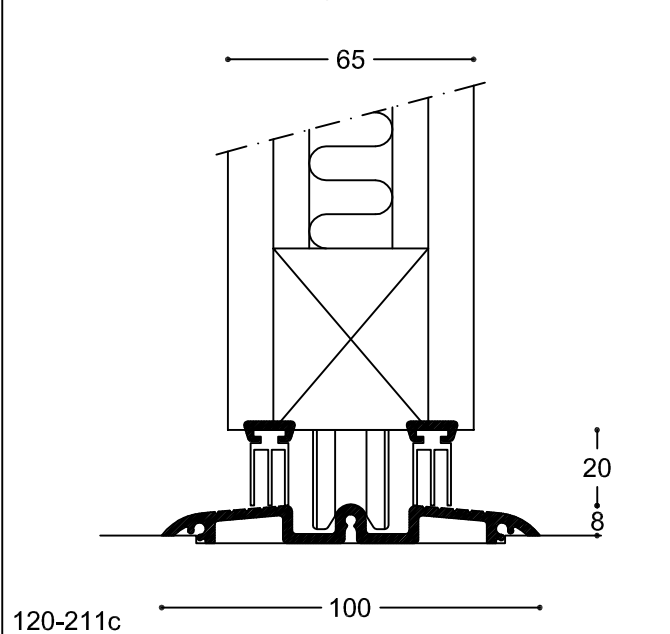

Folding Partition SWG 120

Adjustable track - Rw 31-46 dB - type UP-TP

Adjustable track - Rw 31-46 dB - type UPL-TP

Floor track- Rw 31-46db - type 100

Floor track - Rw 31-46dB - type 27 - consealed

120-211

Type	Adjustable track - Rw 31-46 dB - type UP-TP Adjustable track - Rw 31-46 dB - type UPL-TP Floor track- Rw 31-46db - type 100 Floor track - Rw 31-46dB - type 27 - consealed
Scale	1:2
Size in mm	
Date	18.04.12
Rev.nr.:	F