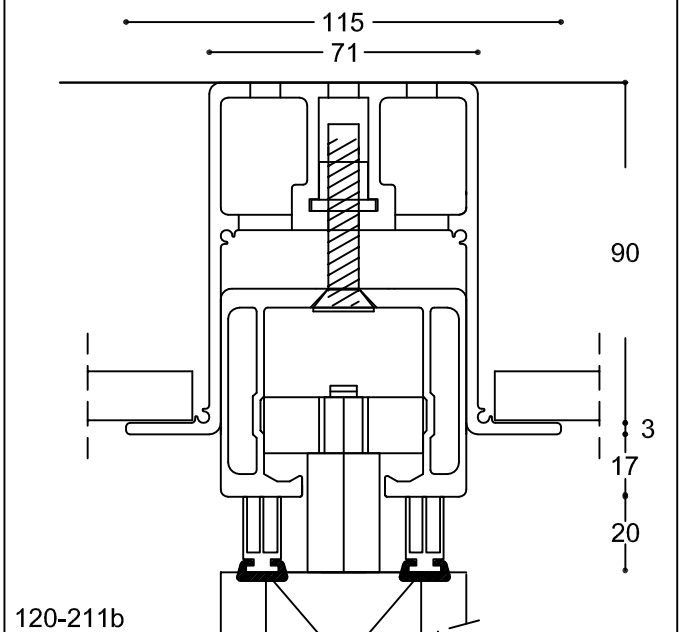

Folding Partition SWG 120

Adjustable track - Rw 31-46 dB - type UP-TP

Adjustable track - Rw 31-46 dB - type UPL-TP

Floor track- Rw 31-46db - type 100

Floor track - Rw 31-46dB - type 27 - consealed

120-211

Type	Adjustable track - Rw 31-46 dB - type UP-TP Adjustable track - Rw 31-46 dB - type UPL-TP Floor track- Rw 31-46db - type 100 Floor track - Rw 31-46dB - type 27 - consealed
Scale	1:2
Size in mm	
Date	18.04.12
Rev.nr.:	F