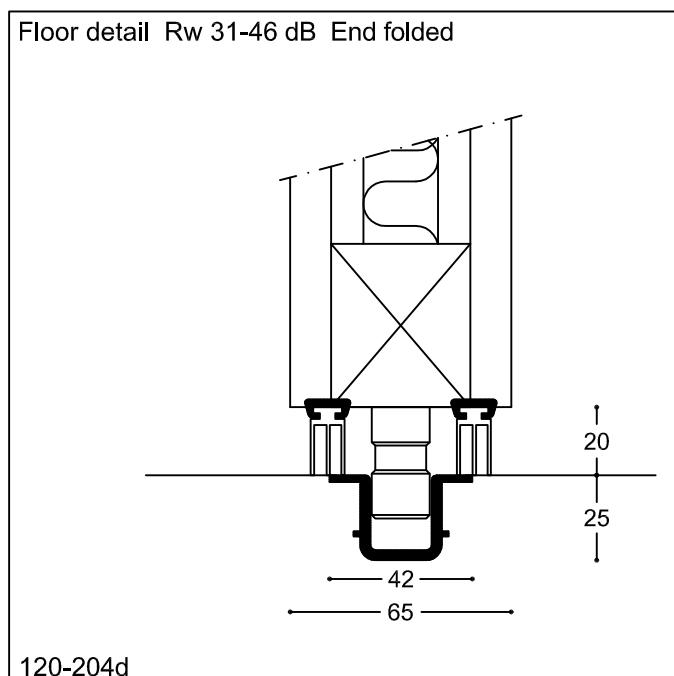

Folding Partition SWG 120

120-204

Type Adjustable jamb- Rw 31-46 dB - Type UP-TP
Adjustable jamb- Rw 31-46 dB - Type UPL-TP
Floor detail Rw 31-46 dB Center hung
Floor detail Rw 31-46 dB End folded

Scale 1:2
Size in mm
Date 17.04.12
Rev.nr.: A