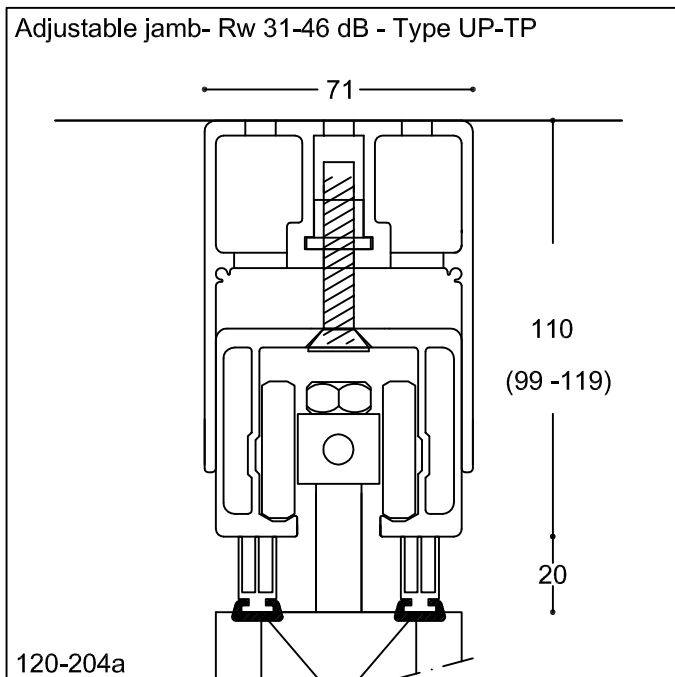

Folding Partition SWG 120

120-204

Type Adjustable jamb- Rw 31-46 dB - Type UP-TP
Adjustable jamb- Rw 31-46 dB - Type UPL-TP
Floor detail Rw 31-46 dB Center hung
Floor detail Rw 31-46 dB End folded

Scale 1:2
Size in mm
Date 17.04.12
Rev.nr.: A