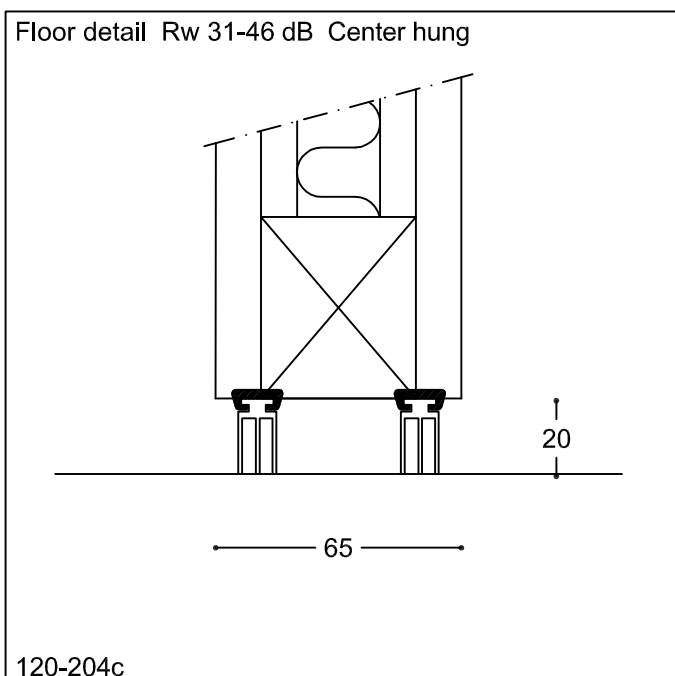

Folding Partition SWG 120

120-204

Type Adjustable jamb- Rw 31-46 dB - Type UP-TP
Adjustable jamb- Rw 31-46 dB - Type UPL-TP
Floor detail Rw 31-46 dB Center hung
Floor detail Rw 31-46 dB End folded

Scale 1:2
Size in mm
Date 17.04.12
Rev.nr.: A