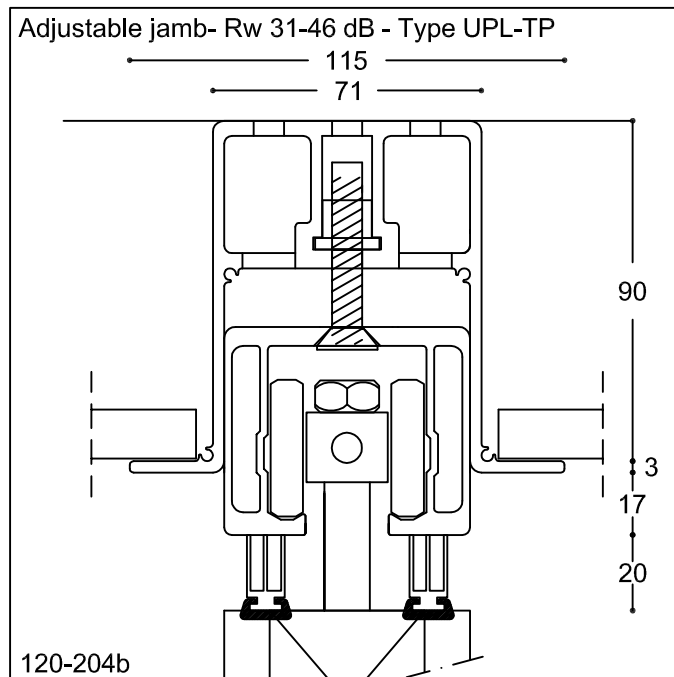

Folding Partition SWG 120

120-204

Type Adjustable jamb- Rw 31-46 dB - Type UP-TP
Adjustable jamb- Rw 31-46 dB - Type UPL-TP
Floor detail Rw 31-46 dB Center hung
Floor detail Rw 31-46 dB End folded

Scale 1:2
Size in mm
Date 17.04.12
Rev.nr.: A