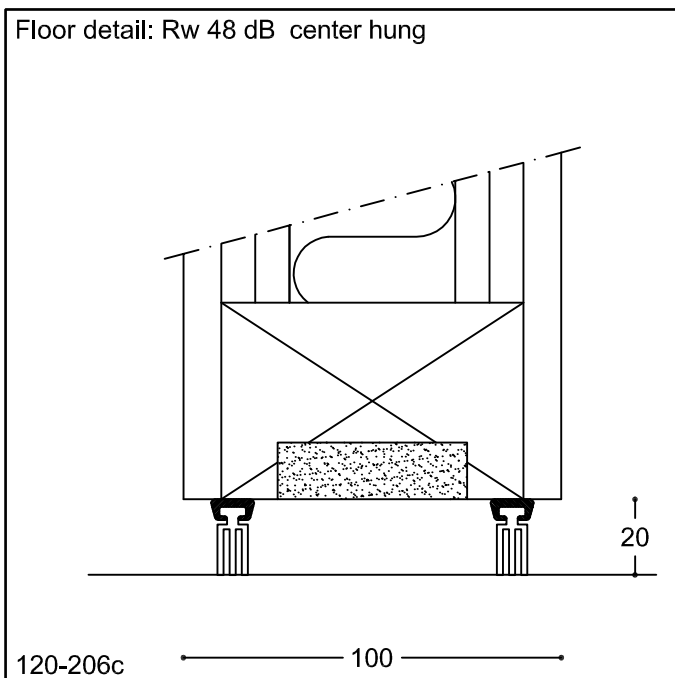

Folding Partition SWG 120

120-206

Type Adjustable jamb: Rw 48dB type UP-TPL
Track: Rw 48 dB type TPL
Floor detail: Rw 48 dB Center hung
Floor detail: Rw 48 dB End folded

Scale
Size in mm
Date 17.04.12
Rev.nr.: