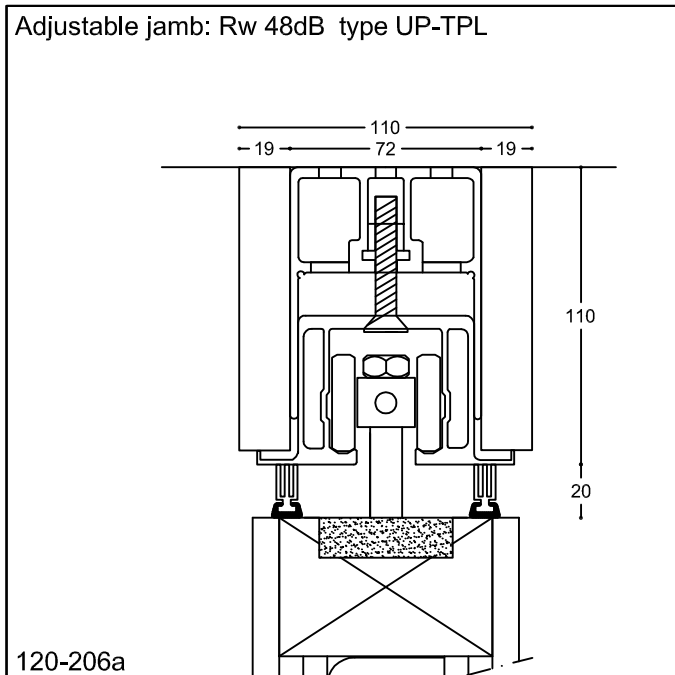

Folding Partition SWG 120

120-206

Type Adjustable jamb: Rw 48dB type UP-TPL
Track: Rw 48 dB type TPL
Floor detail: Rw 48 dB Center hung
Floor detail: Rw 48 dB End folded

Scale
Size in mm
Date 17.04.12
Rev.nr.: