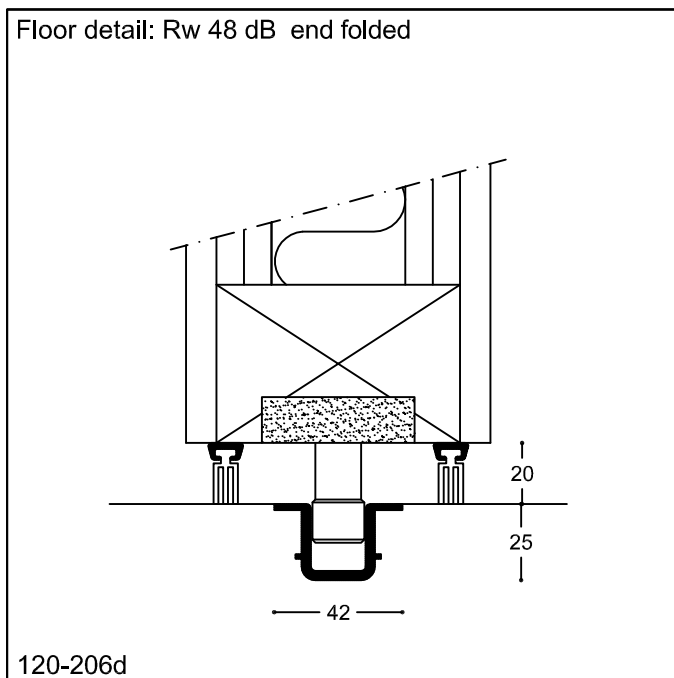

Folding Partition SWG 120

120-206

Type Adjustable jamb: Rw 48dB type UP-TPL
Track: Rw 48 dB type TPL
Floor detail: Rw 48 dB Center hung
Floor detail: Rw 48 dB End folded

Scale
Size in mm
Date 17.04.12
Rev.nr.: