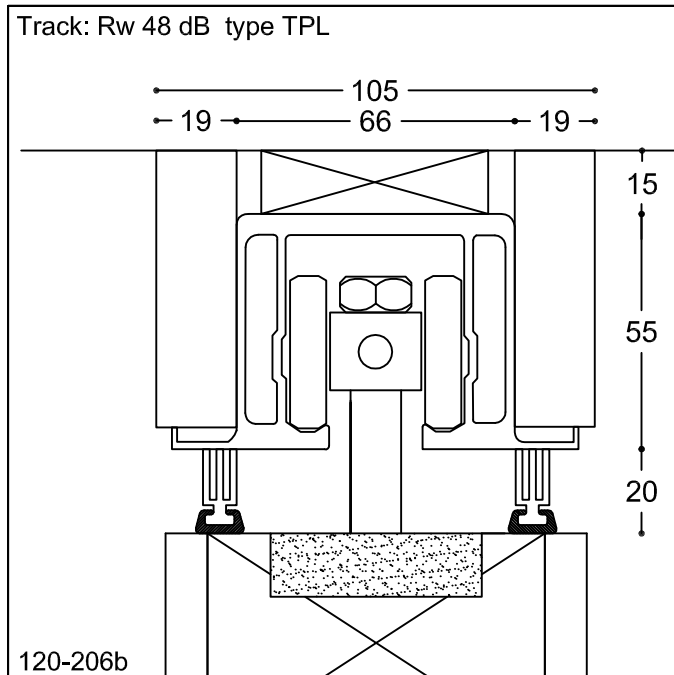

Folding Partition SWG 120

120-206

Type Adjustable jamb: Rw 48dB type UP-TPL
Track: Rw 48 dB type TPL
Floor detail: Rw 48 dB Center hung
Floor detail: Rw 48 dB End folded

Scale
Size in mm
Date 17.04.12
Rev.nr.: