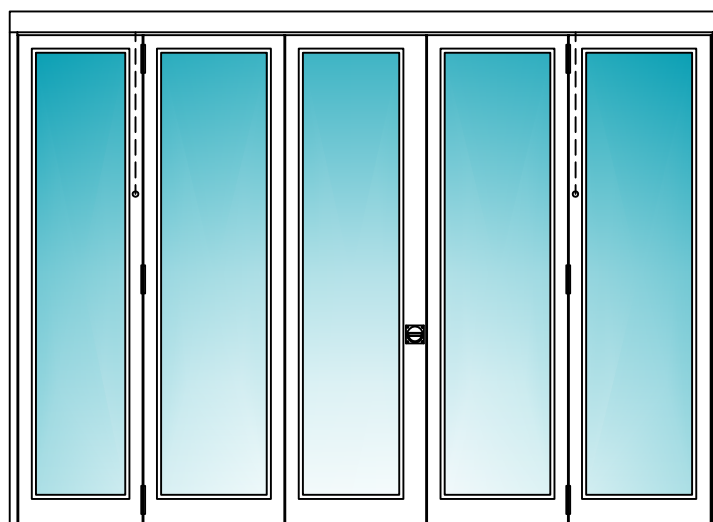

Glazed Folding Partition SWG 900

Front view - Endfolded - 1 wing

900-104a

Front view - Endfolded - 2 wing

900-104b

900-104

Type Front view - Endfolded - 1 wing
Front view - Endfolded - 2 wing

Scale 1:40
Size in mm
Date 20.04.12
Rev.nr.: